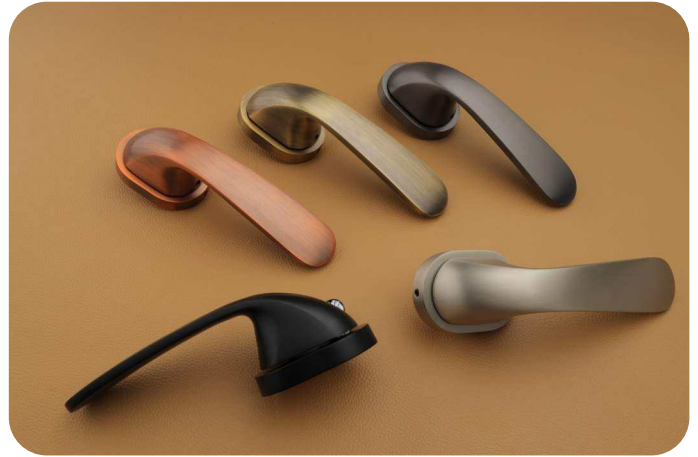

1060

60

	Brass Antique	3,945.00
	S. S. Finish	3,945.00
	Black Finish	3,945.00
	Z-Black	4,163.00
	PVD, Rose Gold, Gold	5,195.00

61

1061

	Brass Antique	4,430.00
	S. S. Finish	4,430.00
	Black Finish	4,430.00
	Z-Black	4,890.00
	PVD, Rose Gold, Gold	5,710.00