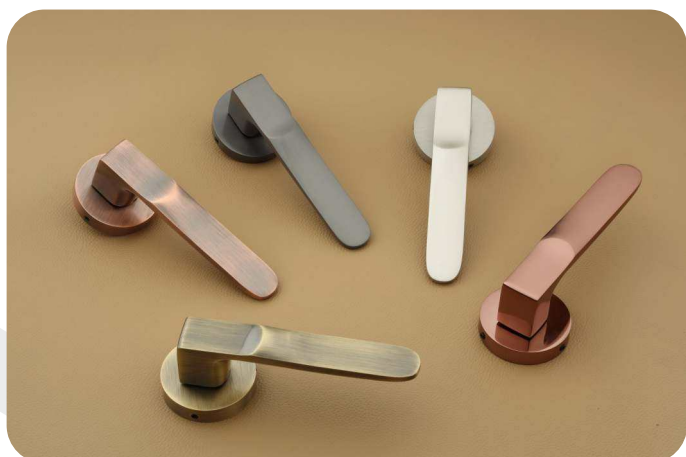

47

1047

	Brass Antique	3,338.00
	S. S. Finish	3,338.00
	Black Finish	3,338.00
	Z-Black	3,685.00
	PVD, Rose Gold, Gold	4,642.00