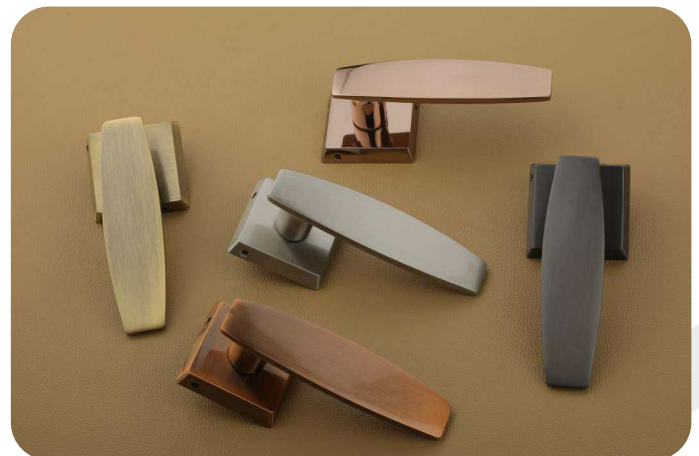

42 1042

	Brass Antique	3,718.00
	S. S. Finish	3,718.00
	Black Finish	3,718.00
	Z-Black, Two Tone	4,077.00
	PVD, Rose Gold, Gold	5,010.00