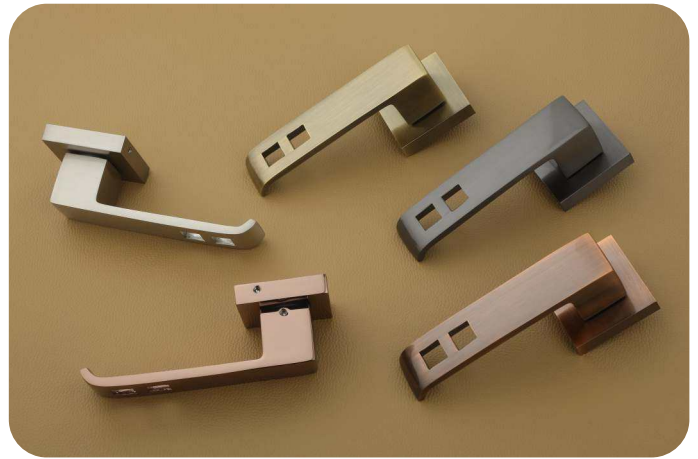

1004

04

	Brass Antique	3,520.00
	S. S. Finish	3,520.00
	Black Finish	3,520.00
	Z-Black, Two Tone	3,885.00
	PVD, Rose Gold, Gold	4,820.00

05

1005

	Brass Antique	3,568.00
	S. S. Finish	3,568.00
	Black Finish	3,568.00
	Z-Black, Two Tone	3,935.00
	PVD, Rose Gold, Gold	4,862.00