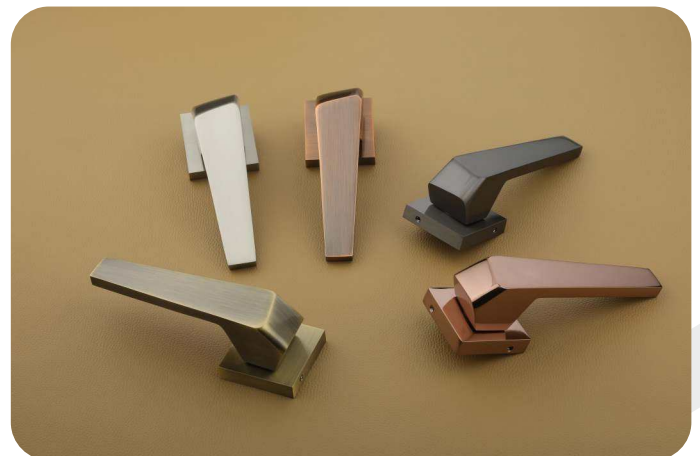

1027 27

	Brass Antique	4,643.00
	S. S. Finish	4,643.00
	Black Finish	4,643.00
	Z-Black	5,125.00
	PVD, Rose Gold, Gold	5,917.00